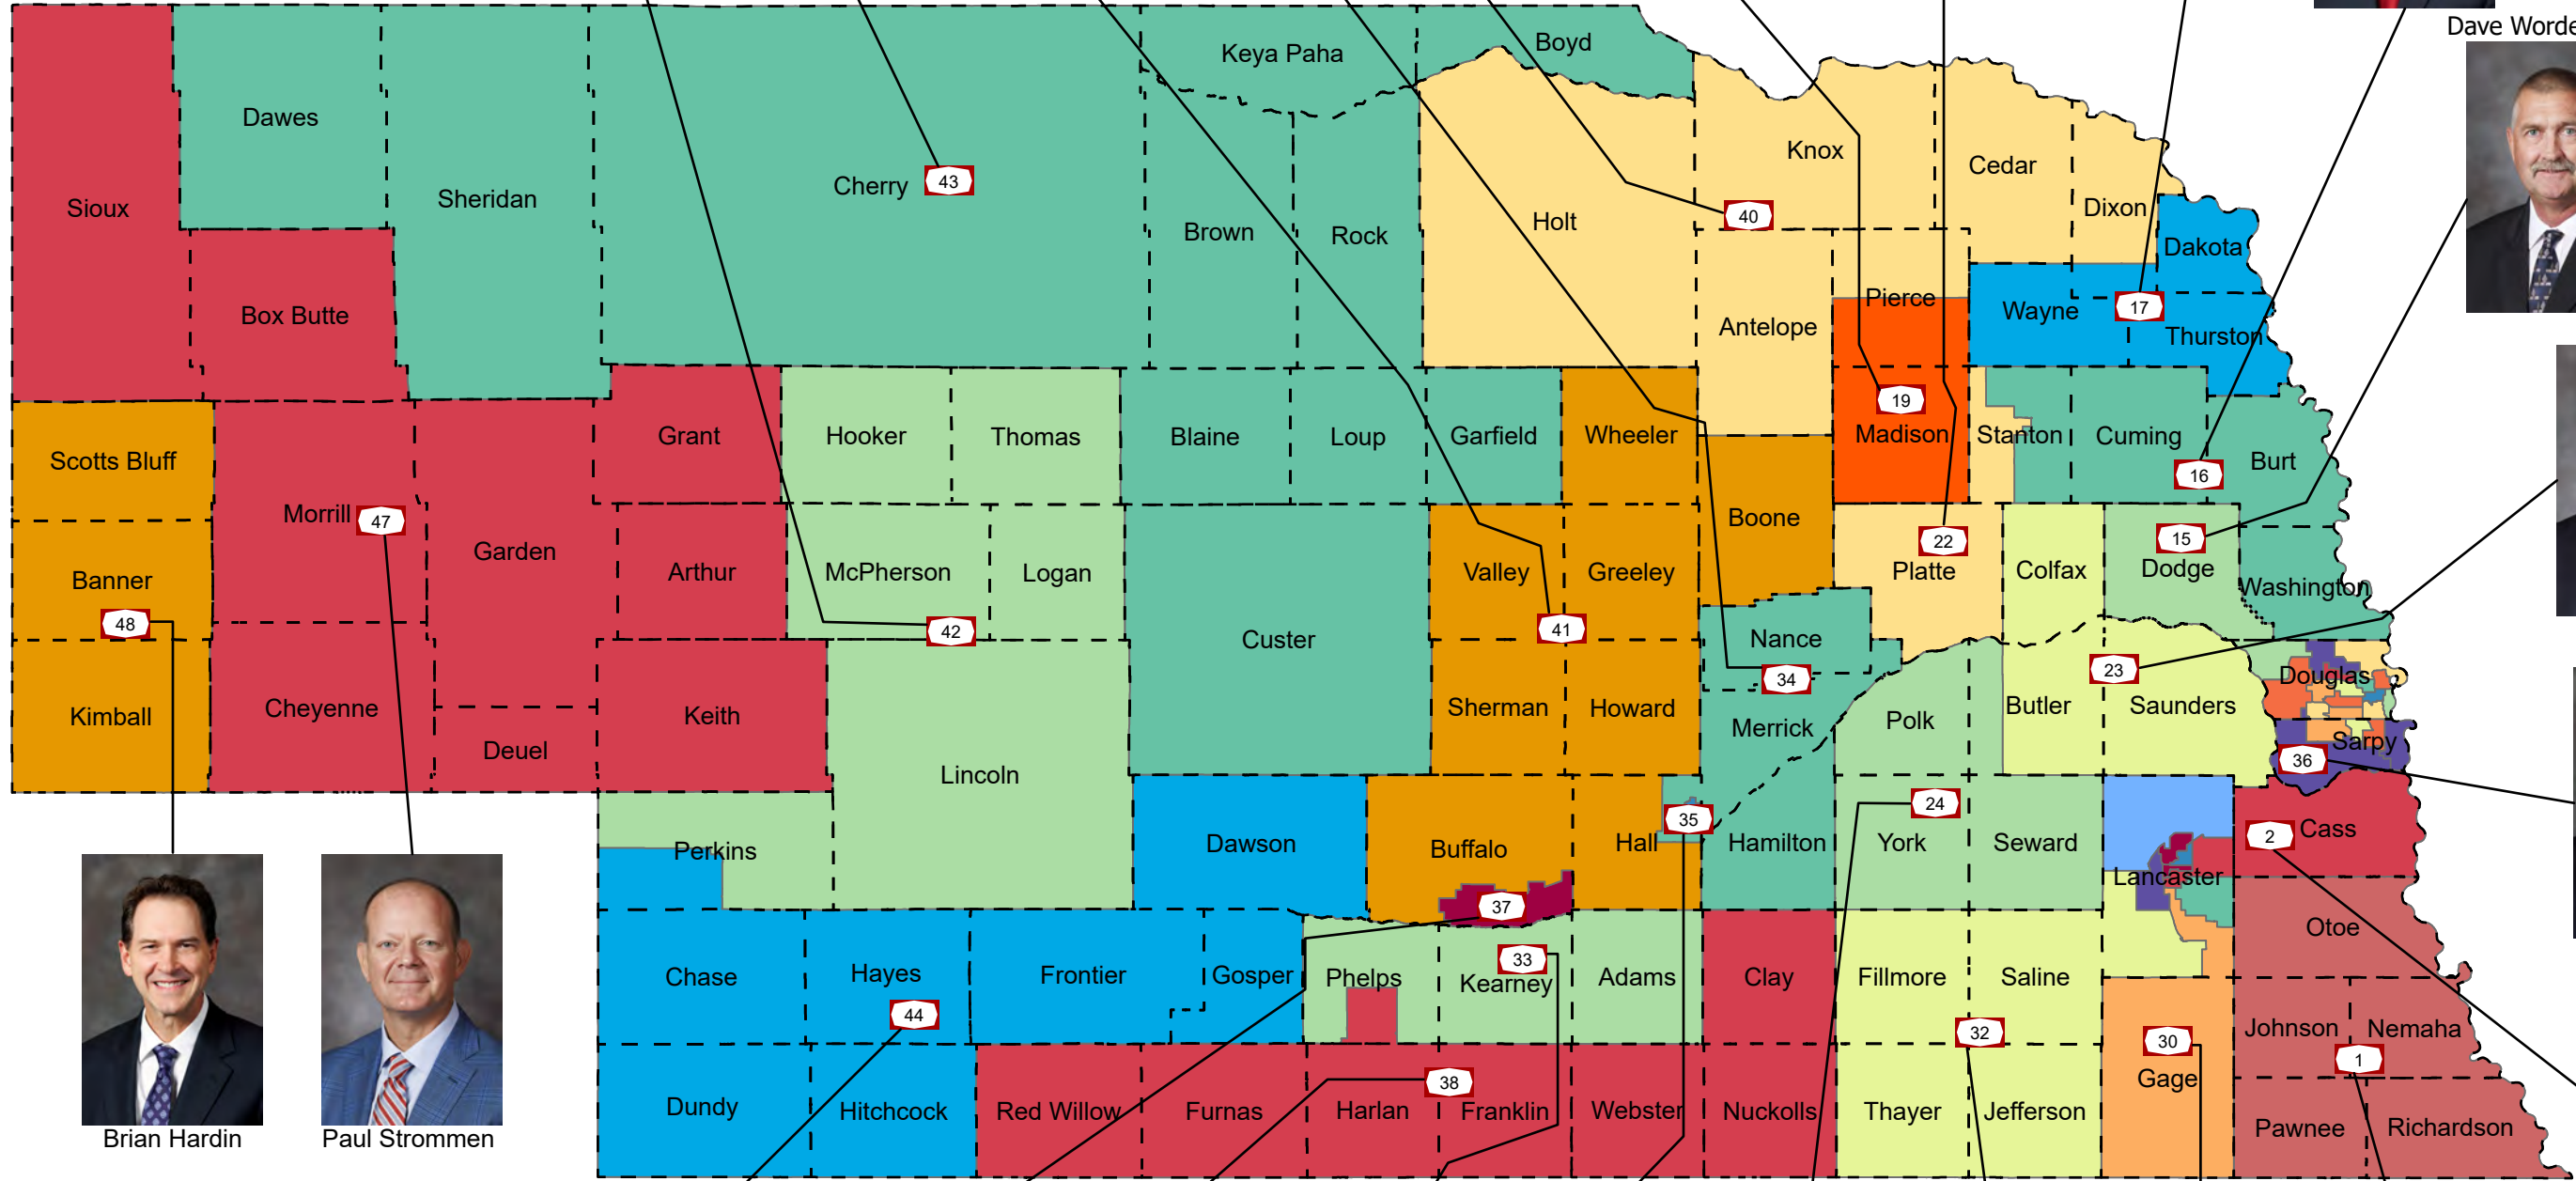

2025 Nebraska Legislative Districts With Senator Photos

1/8/2025
Sources: ESRI, LRO,
US Census Bureau
Unicameral Information

2025 Nebraska Legislative Districts with Senators Photos

Jane Raybould

Beau Ballard

Danielle Conrad

George Dungan

Robert Clements

Dave Wordekemper

Tony Sorrentino

Christy Armendariz

Wendy DeBoer

R. Brad von Gillern