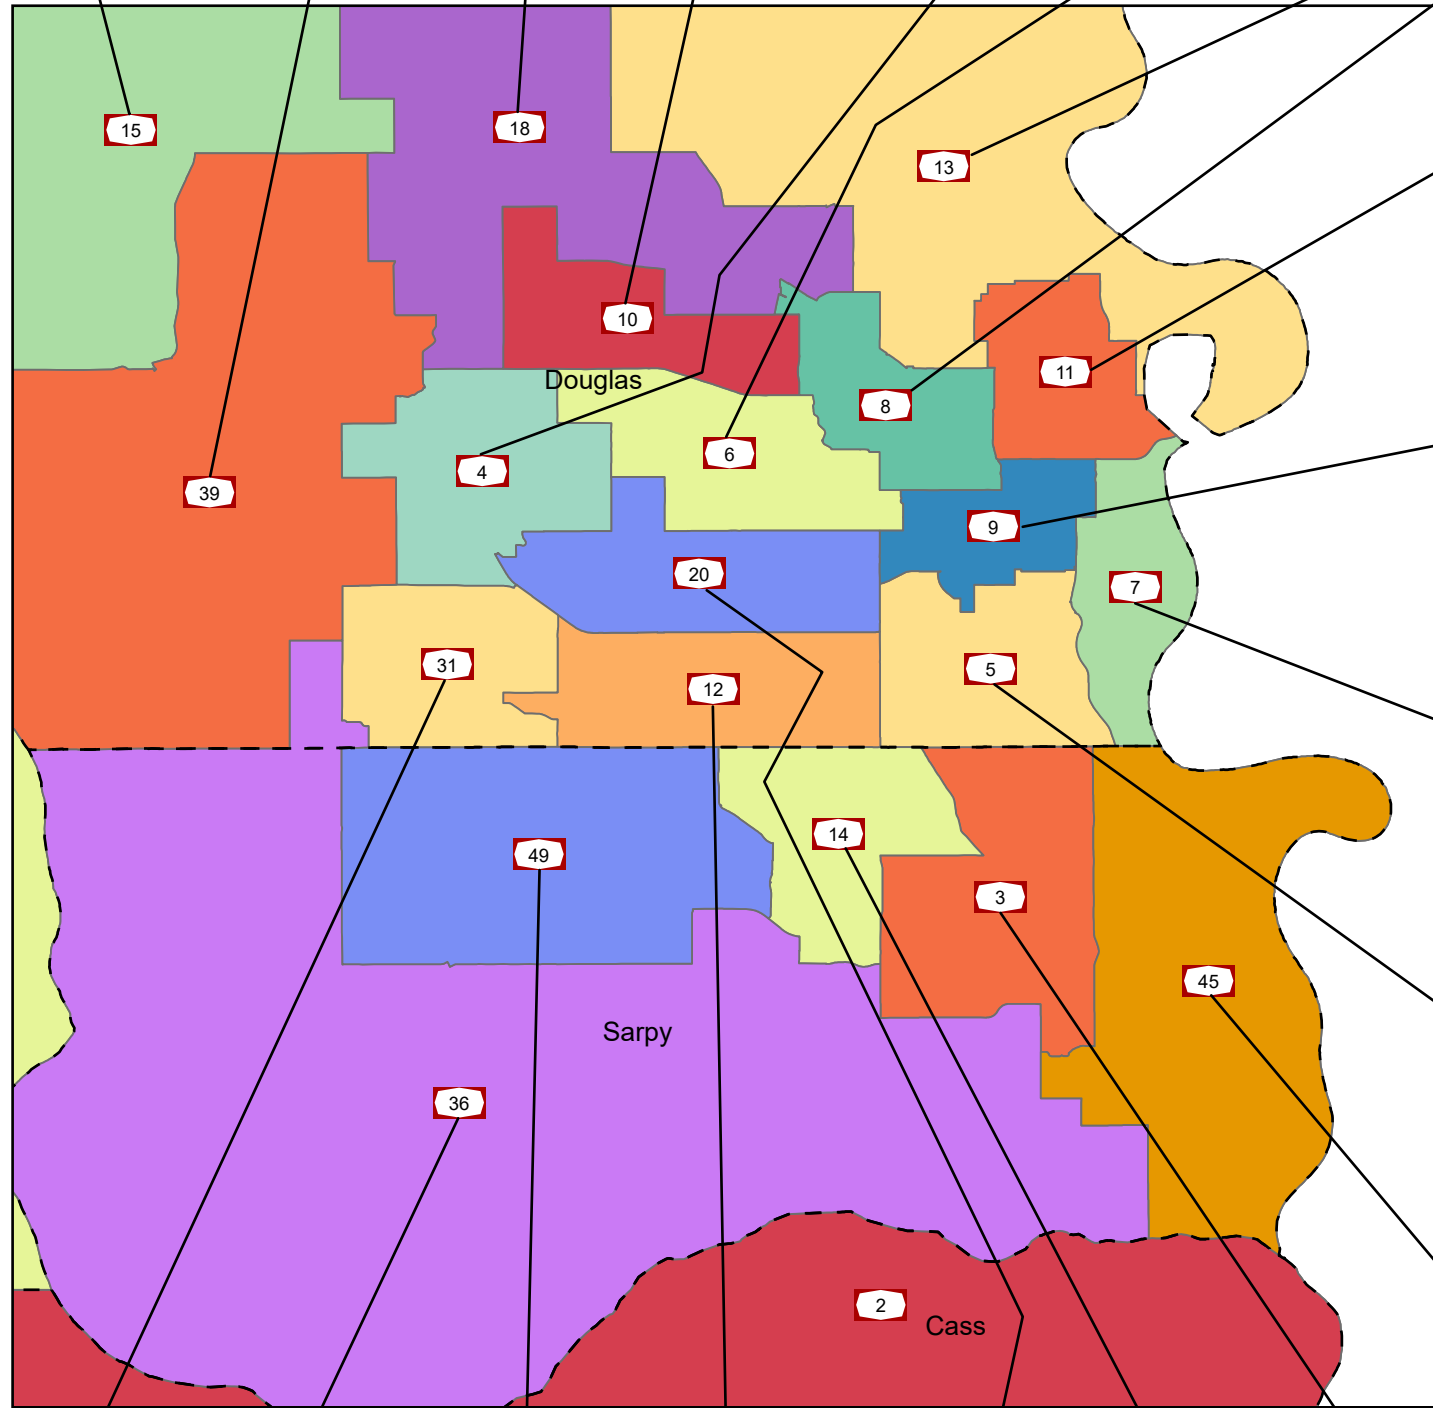

2025 Nebraska Legislative Districts with Senators Photos